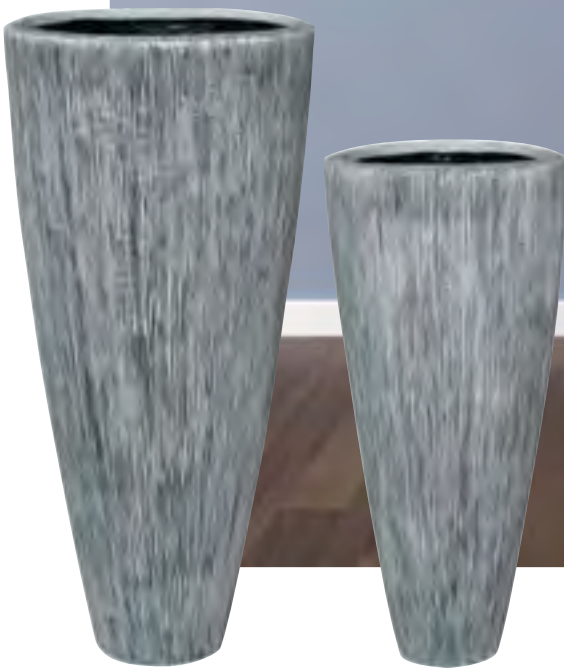

- Polystone material with grooves made by hand
- Sturdy & lightweight

- Polystone-Material mit Kerben in Handarbeit
- Robust & leicht